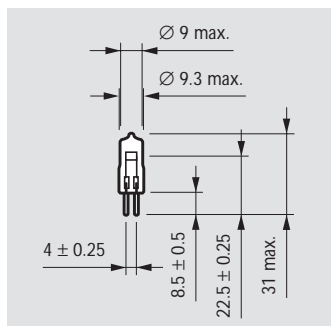

Standard G4 Low pressure UV-Block